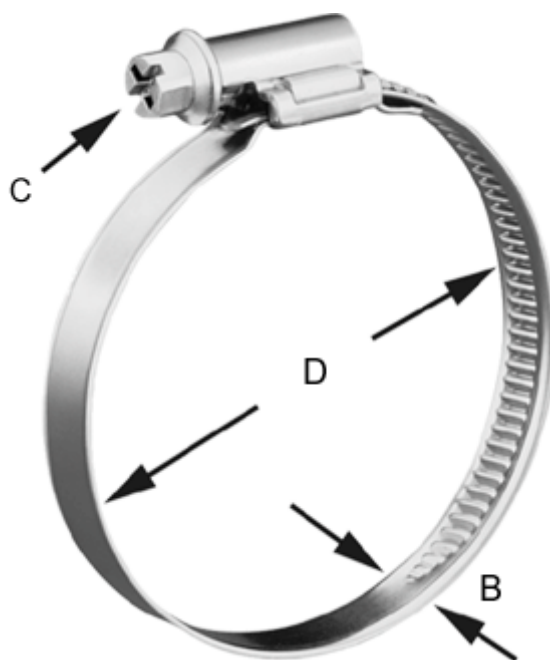

# Data Sheet

Article number: 021366702032

Description: Worm Drive Hose Clip  
TORRO 25-40/12 C7 W2

## Measures

---

C (screw type) = C7 - 7mm

Diameter D = 25-40

Width B = 12.0